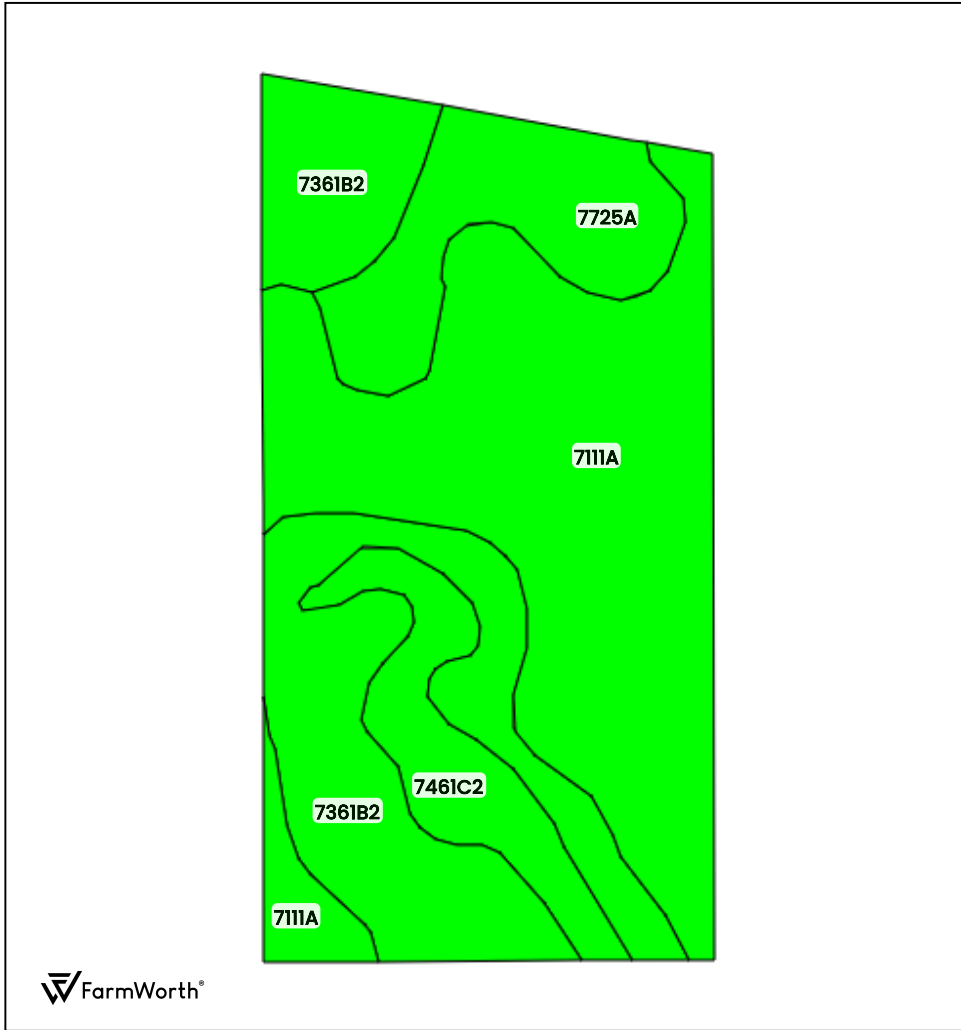

SEVENTH DAY FARMS  
TOTAL SOILS

County: **Rock County, WI**  
 Location: **22-3N-10E**  
 Township: **Magnolia**  
 Acres: **76.43**  
 Date: **05/05/2026**

FarmWorth, LLC makes no warranties, express or implied, regarding the accuracy of any information provided through FarmWorth.com. User is solely responsible for independently verifying all information prior to use and waives any claims against FarmWorth, LLC arising from inaccuracies in such information.

Code	Description	Acres	% of field	Overall NCCPI	Soil Class (Irr)	Soil Class (Non-Irr)	Drainage Class
7111A	Sebewa silt loam, 0 to 2 percent slopes	36.39	47.62 %	67	-	2	Poorly drained
7361B2	Kidder silt loam, 2 to 6 percent slopes, eroded	23.28	30.46 %	66	-	2	Well drained
7725A	Dresden silt loam, gravelly subsoil, 0 to 2 percent slopes	9.75	12.76 %	65	-	2	Well drained
7461C2	Kidder sandy loam, 6 to 12 percent slopes, eroded	7.00	9.16 %	61	-	3	Well drained
				<b>Average:</b>	<b>65.9</b>		