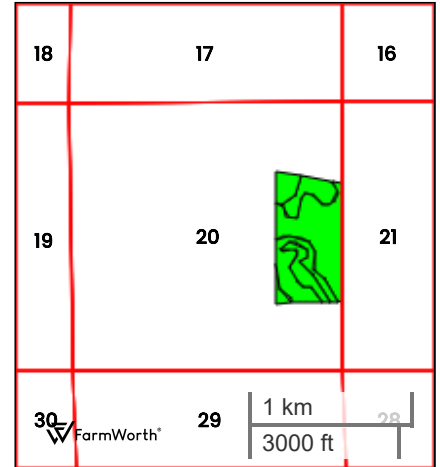

SEVENTH DAY FARMS  
TOTAL SOILS

County: **Rock County, WI**  
 Location: **22-3N-10E**  
 Township: **Magnolia**  
 Acres: **76.43**  
 Date: **05/05/2026**

FarmWorth, LLC makes no warranties, express or implied, regarding the accuracy of any information provided through FarmWorth.com. User is solely responsible for independently verifying all information prior to use and waives any claims against FarmWorth, LLC arising from inaccuracies in such information.

Code	Description	Acres	% of field	Overall NCCPI	Soil Class (Irr)	Soil Class (Non-Irr)	Drainage Class
7111A	Sebewa silt loam, 0 to 2 percent slopes	36.39	47.62 %	67	-	2	Poorly drained
7361B2	Kidder silt loam, 2 to 6 percent slopes, eroded	23.28	30.46 %	66	-	2	Well drained
7725A	Dresden silt loam, gravelly subsoil, 0 to 2 percent slopes	9.75	12.76 %	65	-	2	Well drained
7461C2	Kidder sandy loam, 6 to 12 percent slopes, eroded	7.00	9.16 %	61	-	3	Well drained
				<b>Average:</b>	<b>65.9</b>		